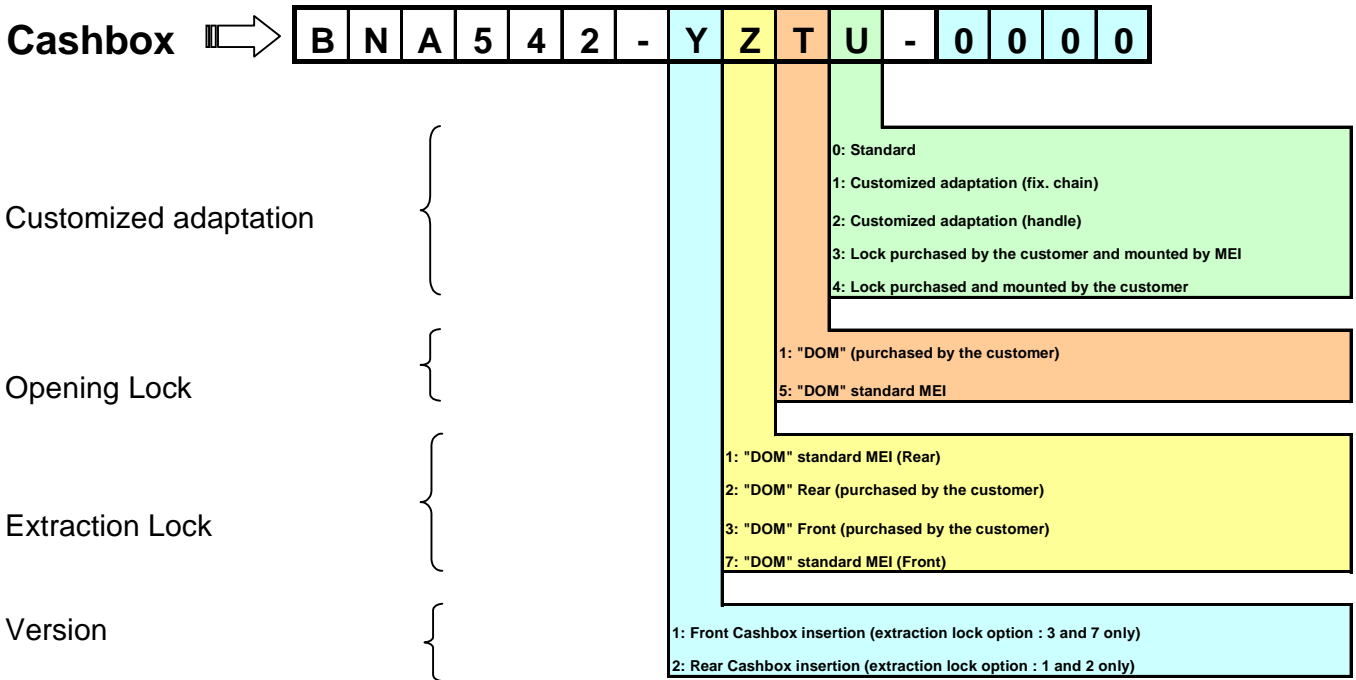

1 CODIFICATION

1.1 BNA 5

Note: C = BNA50, 51, 52
 S = BNA50 "S", 51 "S", 52 "S"
 P = BNA55, 56, 57

* with price adder for C & S models

1.2 Cashbox BNA541

Security Cashbox for up to 1000 banknotes

1.3 Cashbox BNA542

Security Cashbox for up to 2000 banknotes

1.4 Drawer box BNA 545, 546

Drawer box "stainless steel"

Stainless steel shield BNA 546-1000-0000