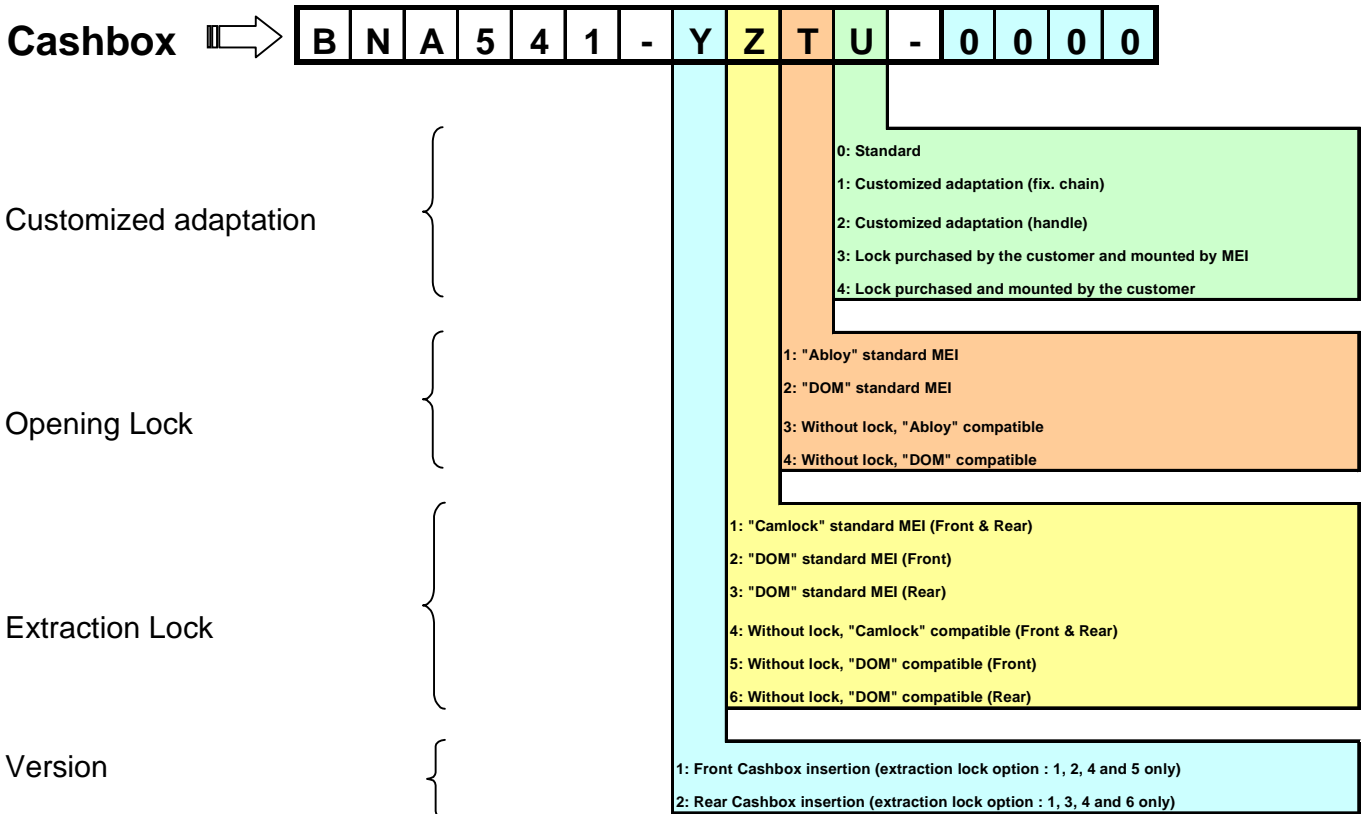

1 CODIFICATION

1.1 BNA 5

Note: C = BNA50, 51, 52
 S = BNA50 "S", 51 "S", 52 "S"
 P = BNA55, 56, 57

* with price adder for C & S models

1.2 Cashbox BNA541

Security Cashbox for up to 1000 banknotes

1.3 Cashbox BNA542

Security Cashbox for up to 2000 banknotes

1.4 Drawer box BNA 545, 546

Drawer box "stainless steel"

Stainless steel shield BNA 546-1000-0000