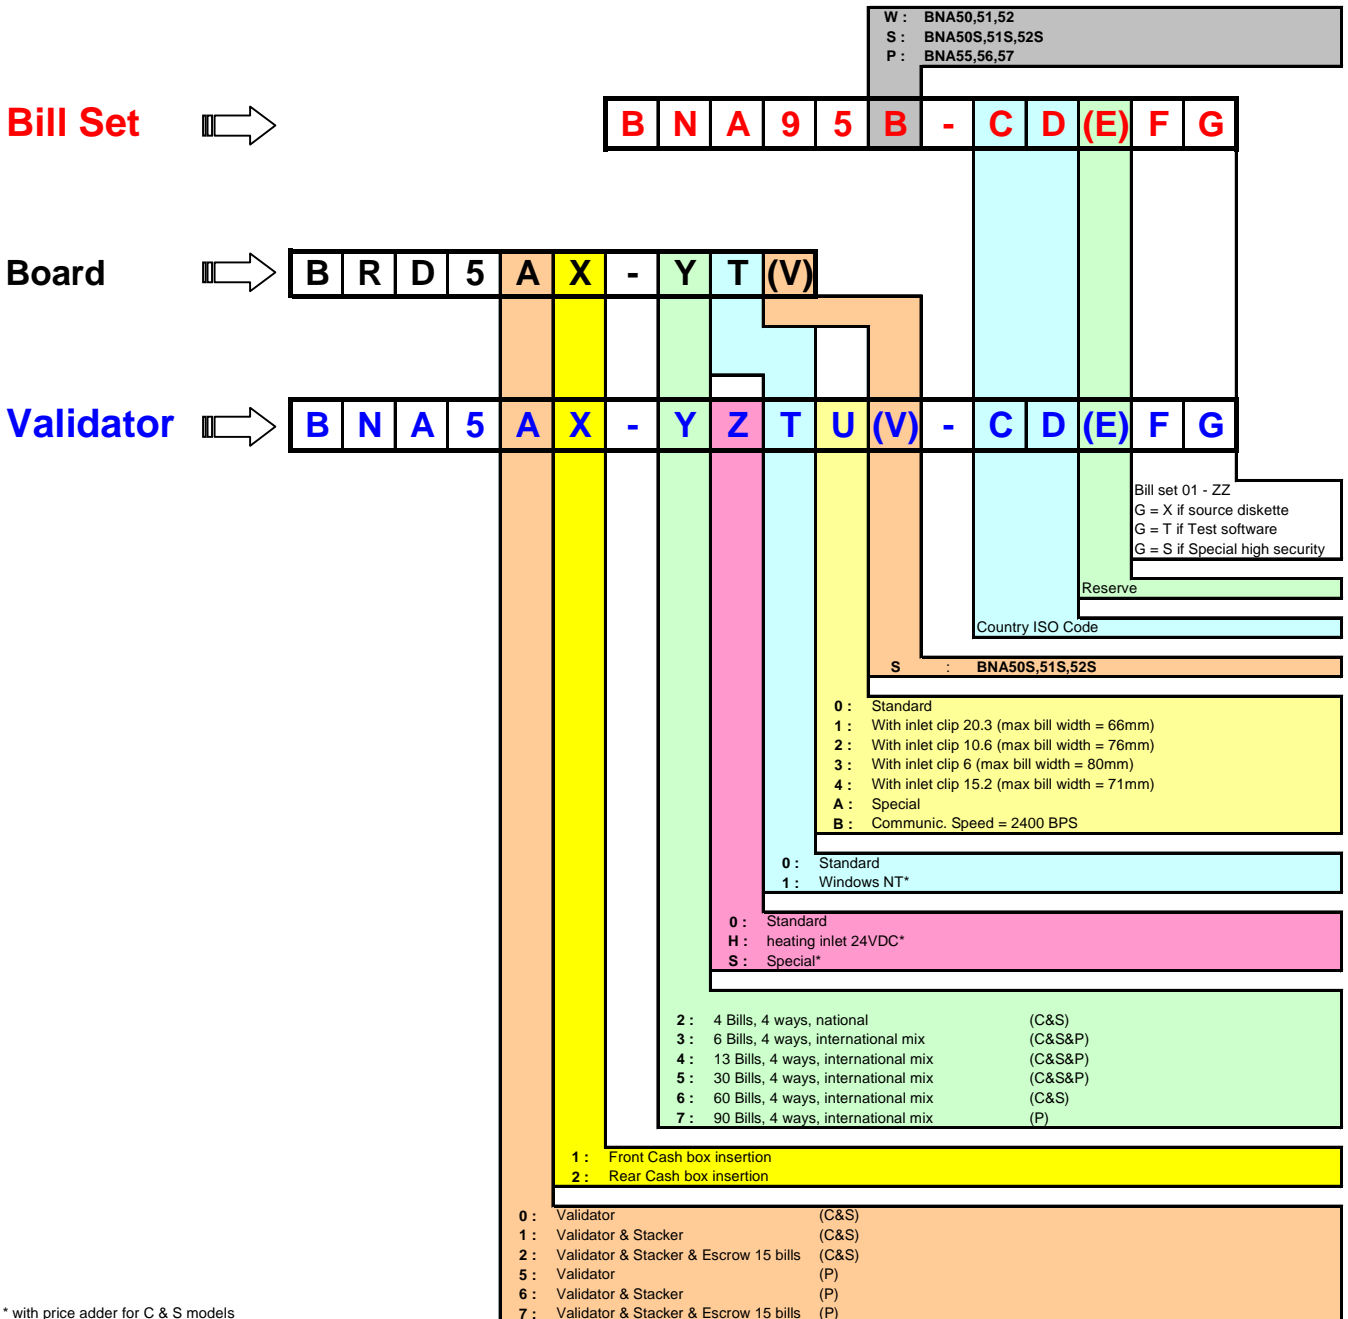

1 CODIFICATION

1.1 BNA 5

Note: C = BNA50, 51, 52
 S = BNA50 "S", 51 "S", 52 "S"
 P = BNA55, 56, 57

* with price adder for C & S models

1.2 Cashbox BNA541

Security Cashbox for up to 1000 banknotes

1.3 Cashbox BNA542

Security Cashbox for up to 2000 banknotes

1.4 Drawer box BNA 545, 546

Drawer box "stainless steel"

Stainless steel shield BNA 546-1000-0000